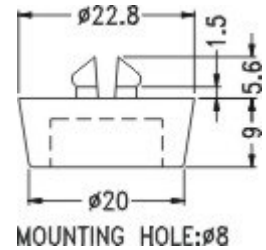

FOOT

NF

MATERIAL:P.V.C/RUBBER/P.P
COLOR:BLACK/WHITE
UNIT:mm