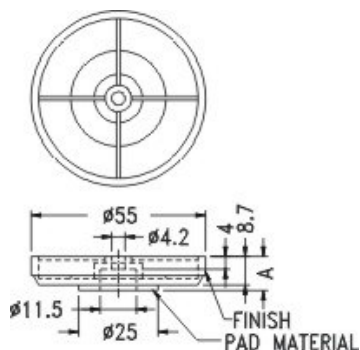

FOOT

RS-55

HOUSING MATERIAL:ABS
COLOR:BLACK
UNIT:mm