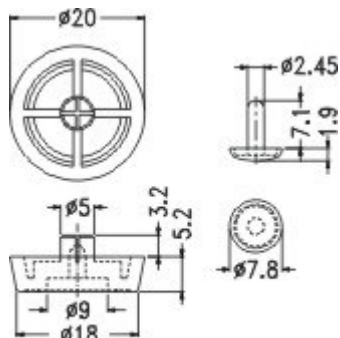

FF-20

FOOT MATERIAL:P.E
 PIN MATERIAL:P.P.
 COLOR:BLACK
 UNIT:mm

HOLE IN CHASSIS:ø5.0
 CHASSIS THICKNESS:0.8

PARTNO	PACKAGE
FF-20	100

FOOT

FF-19

MATERIAL:P.E
 PIN MATERIAL:P.P.
 COLOR:BLACK
 UNIT:mm

HOLE IN CHASSIS:ø4.0
 CHASSIS THICKNESS:0.8