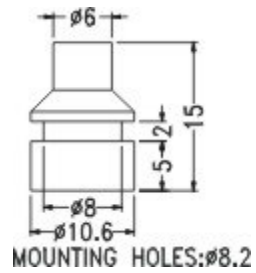

FOOT BUMPER

TNF-3

MATERIAL:RUBBER
 COLOR:BLACK
 UNIT:mm

PARTNO	PACKAGE
TNF-3	1000

FOOT BUMPER**TNF-2**

MATERIAL:RUBBER
 COLOR:BLACK
 UNIT:mm

PARTNO	PACKAGE
TNF-2	1000

FOOT BUMPER**TNF-1**