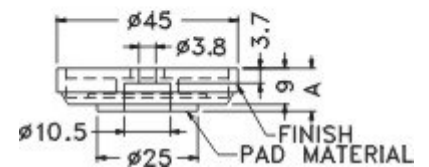

FOOT

RS-40

HOUSING MATERIAL:ABS
 COLOR:BLACK
 UNIT:mm

PART NO.	A	PAD MATERIAL	FINISH
RS-40	10.7	EVA	GOLD PLATED
RS-40(S)	10.7	EVA	SILVER PLATED
RS-40S(RU)	9.8	RUBBER	SILVER PLATED

FOOT

RS-45

HOUSING MATERIAL:ABS
 COLOR:BLACK
 UNIT:mm