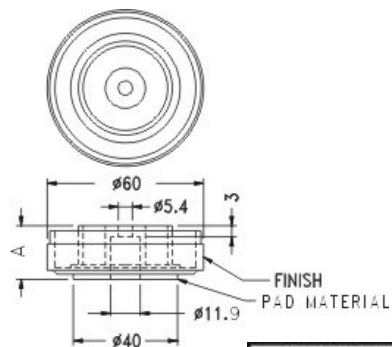

FOOT

RS-60N

HOUSING MATERIAL:ABS
COLOR:BLACK
UNIT:mm