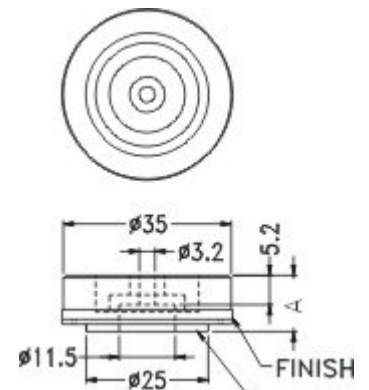

PART NO.	A	PAD MATERIAL	FINISH
RA -35	11.5	EVA	GOLD PLATED
RA-35(S)	11.5		SILVER PLATED
RA-35(S)RU	10.5	RUBBER