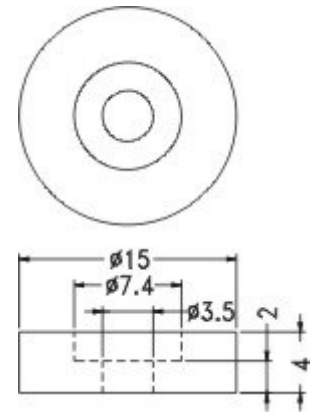

FOOT BUMPER

NF-012

MATERIAL:RUBBER
COLOR:BLACK
UNIT:mm