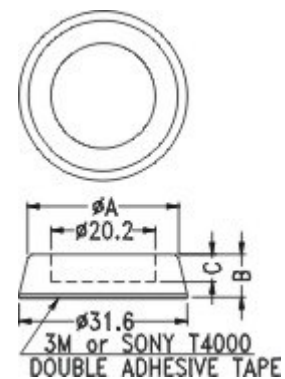

FOOT BUMPER

RF-016

MATERIAL:RUBBER
COLOR:BLACK/GRAY/COMPUTER
UNIT:mm