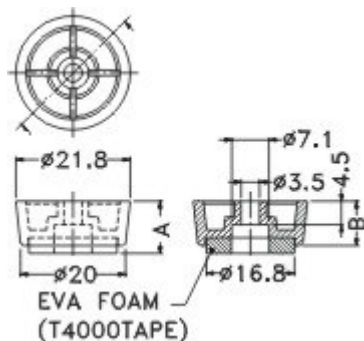

FOOT

FFS

MATERIAL:ABS
COLOR:BLACK
UNIT:mm

PART NO.	A	B	PACKAGE
FFS-1	10.0	8.5	500
FFS-2	15.0	13.5	

PART NO	A	B	C	D	E	CHASSIS THICKNESS	PACKAGE
* FF-1	8.0	20.8	19.8	6.4	11.8	1.0~2.5	500
FF-2	8.0	20.0	18.0	10.0	15.4	1.0~2.5	
FF-3	8.0	23.7	19.5	13.7	19.2	1.0~2.5	250
FF-4	8.0	25.0	23.5	6.5	12.5	1.0~2.5	500
* FF-5	8.0	30.0	27.7	12.8	18.8	1.0~2.5	200
* FF-6	10.0	28.5	26.5	8.2	14.0	1.0~3.5	250
FF-7	5.0	12.7	12.0	4.4	8.5	1.0~2.0	1000
FF-8	5.0	15.7	15.0	4.4	8.5	1.0~2.0	
FF-9	8.0	20.0	18.6	4.0	7.0	1.0~2.0	500
FF-10	8.0	23.8	22.0	5.0	10.0	1.0~2.5	
FF-11	10.0	31.5	28.5	7.8	13.6	1.0~3.5	250
FF-12	8.0	20.0	18.0	15.0	20.8	1.0~3.0	
FF-13	8.0	20.0	18.0	18.0	24.3	0.8~1.0	500
FF-14	8.0	19.5	18.7	5.0	10.5	0.8~2.0	
FF-16	10.0	29.4	26.5	15.0	23.0	1.0~3.5	100
FF-21	8.0	20.0	19.3	20.5	25.6	0.8~2.0	250
FF-22	8.0	19.2	17.2	7.9	12.1	0.8~1.2	500
FF-24	8.0	23.0	21.0	8.0	13.3	0.8~2.0	250
FF-25	8.0	24.0	20.0	10.5	15.8	0.8~2.0	
FF-26	8.0	22.0	21.0	3.5	10.5	1.0~3.0	500
FF-27	8.0	26.7	24.8	16.0	21.0	1.0~3.0	250
FF-28	8.0	20.0	18.0	10.5	14.0	0.8~2.0	
* FF-31	10.0	27.0	26.0	6.9	12.0	0.8~2.0