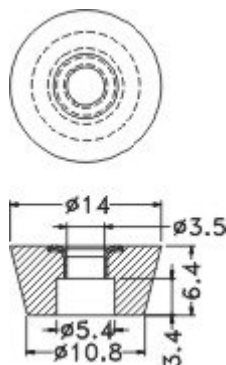

FOOT BUMPER

NF-016ST

MATERIAL:RUBBER
METAL RING MATERIAL:BRONZE
COLOR:BLACK
UNIT:mm

PARTNO	PACKAGE
NF-016ST	1000