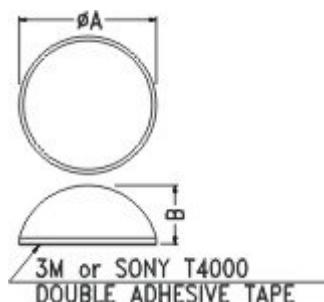

PART NO.
RF-031

FOOT BUMPER

RF-016

MATERIAL:RUBBER
 COLOR:BLACK/GRAY/COMPUTER
 UNIT:mm

PARTNO	A	B	C
RF-016	29.6	6.6	4.1
RF-017	29.0	8.8	4.9

FOOT BUMPER

RF-021

MATERIAL:RUBBER
 COLOR:BLACK/GRAY
 UNIT:mm
 OTHER MATERIALS AVAILABLE:EPDM,SILICON,...