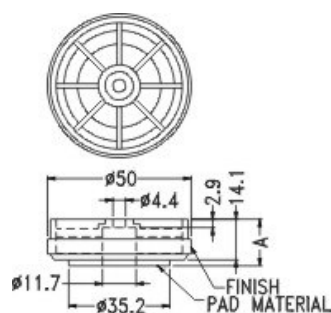

FOOT

FFG-3A

HOUSING MATERIAL:ABS

COLOR:BLACK

UNIT:mm

PART NO.	PAD MATERIAL	A	FINISH
FFG-3A	EVA	16.2	GOLD PLATED
FFG-3A(RU)	RUBBER	15.4	
FFG-3A(S)	EVA	16.0	SILVER PLATED
FFG-3A(G)N			GOLD PLATED
FFG-3AN	EVA	16.2	
FFG-3AN(RU)	RUBBER	15.4