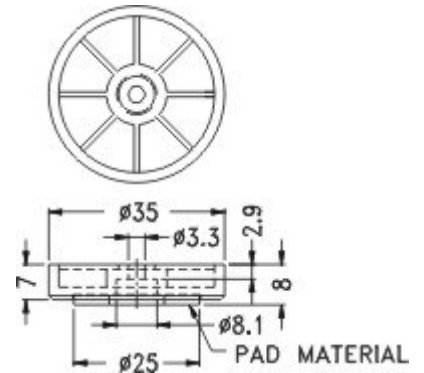

FOOT

FFK-3

HOUSING MATERIAL:ABS
COLOR:BLACK
UNIT:mm
FFK RNGE : Without any silver/gold plated