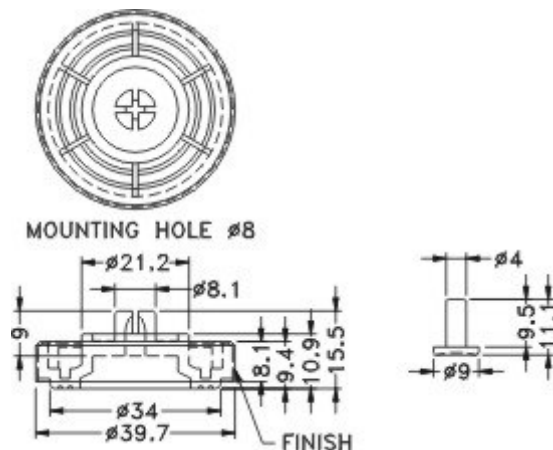

FOOT

RAFF

FOOT MATERIAL:PE
PIN MATERIAL:PP
COLOR:BLACK
METAL MATERIAL:AL
UNIT:mm

PART NO.	FINISH
RAFF-40	GOLD PLATED
RAFF-40(S)	SILVER PLATED
RAFF-40(B)	BLACK PLATED