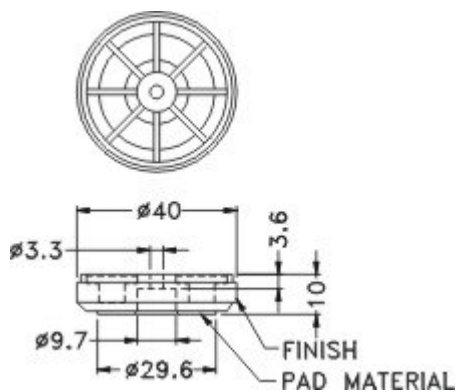

FOOT

FFG-2N

HOUSING MATERIAL:ABS

COLOR:BLACK

UNIT:mm

PART NO.	PAD MATERIAL	FINISH
FFG-2N	RUBBER	
FFG-2(S)		SILVER PLATED