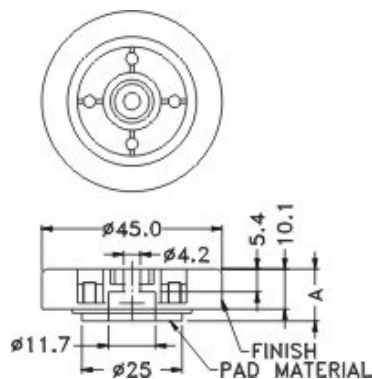

FOOT

RA-45S

HOUSING MATERIAL:ABS
MATERIAL:AL
COLOR:BLACK
UNIT:mm

PART NO.	A	PAD MATERIAL	FINISH
RA-45S-1	12.5	EVA	SILVER PLATED
RA-45-1(RU)	11.5	RUBBER	GOLD PLATED
RA45S-1(RU)	11.5		SILVER PLATED