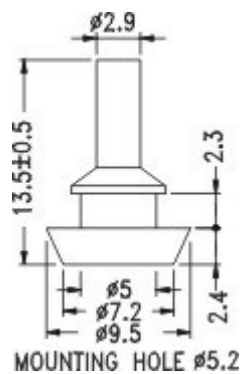

FOOT BUMPER

TNF-1

MATERIAL:RUBBER
COLOR:BLACK
UNIT:mm

PARTNO	PACKAGE
TNF-1	1000