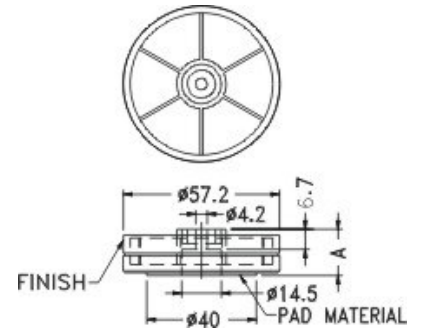

FOOT

RA-57

HOUSING MATERIAL:ABS
METAL MATERIAL:AL
COLOR:BLACK
UNIT:mm

PART NO.	A	PAD MATERIAL	FINISH
RA-57	17.0	EVA	GOLD PLATED
RA-57(RU)	17.1	RUBBER	GOLD PLATED
RA-57(S)	17.0	EVA	SILVER PLATED
RA-57S(RU)	17.1	RUBBER	SILVER PLATED

FOOT

RA-40A

HOUSING MATERIAL:ABS
METAL MATERIAL:AL
COLOR:BLACK
UNIT:mm

PART NO.	FINISH
RA-40A	GOLD PLATED
RA-40A(S)	SILVER PLATED

FOOT

RA-35

HOUSING MATERIAL:ABS
METAL MATERIAL:AL
COLOR:BLACK
UNIT:mm

PART NO.	A	PAD MATERIAL	FINISH
RA -35	11.5	EVA	GOLD PLATED
RA-35(S)	11.5		SILVER PLATED
RA-35(S)RU	10.5	RUBBER