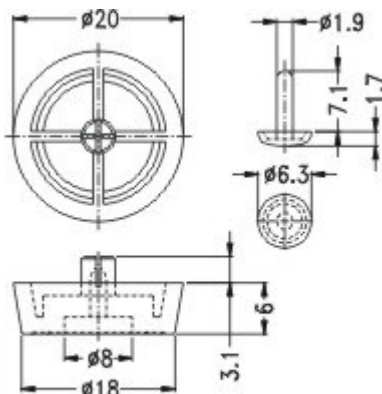

FF-20

FOOT MATERIAL:P.E
 PIN MATERIAL:P.P.
 COLOR:BLACK
 UNIT:mm

HOLE IN CHASSIS:ø5.0
 CHASSIS THICKNESS:0.8

PARTNO	PACKAGE
FF-20	100

FOOT

FF-19

MATERIAL:P.E
 PIN MATERIAL:P.P.
 COLOR:BLACK
 UNIT:mm

HOLE IN CHASSIS:ø4.0
 CHASSIS THICKNESS:0.8