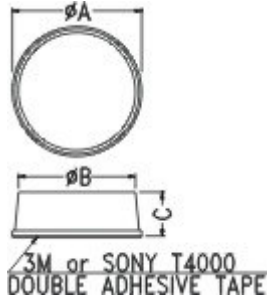

FOOT BUMPER

RF-003

MATERIAL:RUBBER
COLOR:BLACK/GRAY/COMPUTER
UNIT:mm
OTHER MATERIALS

PART NO	A	B	C
RF-003	10.0	9.5	4.2
RF-005	13.0	11.4	5.0
RF-007	19.0	17.0	7.2
RF-008	20.0	19.0	6.0
RF-009	10.5	10.2	3.0
RF-011	11.0	10.5	5.0
★RF-039	11.9	11.2	6.4
RF-012	13.0	12.2	4.5
RF-015	12.0	11.0	5.0
RF-019	12.0	9.5	4.0
RF-019A	12.7	10.0	3.8
RF-020	19.0	15.8	4.2
RF-030	10.0	9.5	8.0
RF-032	12.7	11.5	4.0
RF20-5	19.8	18.0	5.0
RF6-5	6.0	5.0	5.0
RF12-27	12.0	10.8	2.7
RF11-3.2A	11.3	10.7	3.2
RF11-5	11.0	9.6	5.0
RF24-8	24.0	20.0	8.5