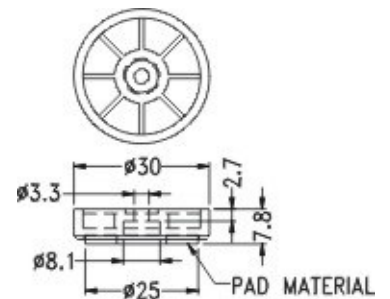

FOOT

FFK

HOUSING HOUSING MATERIAL:ABS
COLOR:BLACK
UNIT:mm
FFK RNGE : Without any silver/gold plated