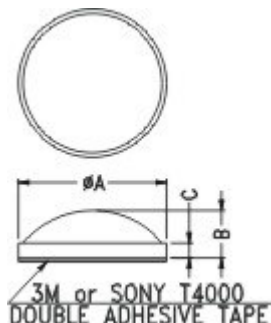

FOOT BUMPER

RF-002

MATERIAL:RUBBER
COLOR:BLACK/GRAY/TRANSPARENT/COMPUTER
UNIT:mm
OTHER MATERIALS AVAILABLE:EPDM,SILICON,...

PARTNO	A	B	C
RF-002	10.0	2.8	1.0
RF8-2A	8.0	2.0	1.0
RF8-2.4A	8.0	2.4	1.0
RF8-2.6A	8.0	2.6	1.1