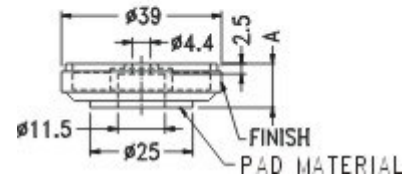

PART NO.	A	PAD MATERIAL	FINISH
RS-40	10.7	EVA	GOLD PLATED
RS-40(S)	10.7	EVA	SILVER PLATED
RS-40S(RU)	9.8	RUBBER	SILVER PLATED