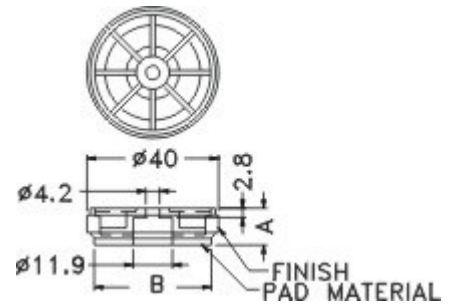

FOOT

FFG-2A

HOUSING MATERIAL:ABS
COLOR:BLACK
UNIT:mm