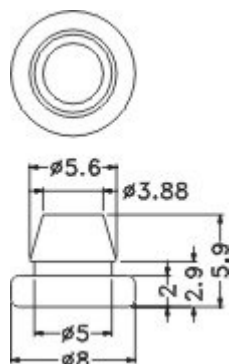

FOOT BUMPER

TNF-7

MATERIAL:RUBBER
COLOR:BLACK
UNIT:mm

PARTNO	PACKAGE
TNF-7	2000