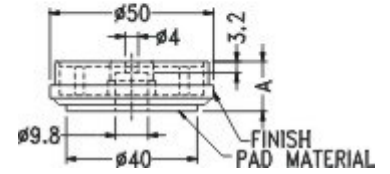

FOOT

RS-50

HOUSING MATERIAL:ABS
COLOR:BLACK
UNIT:mm

PART NO.	A	PAD MATERIAL	FINISH
RS-50	14.8	EVA	GOLD PLATED
RS-50(RU)	14.0	RUBBER	
RS-50N	14.8	EVA	
RS-50N(RU)	14.0	RUBBER	
RS-50(S)	14.8	EVA	SILVER PLATED
RS-50S(RU)	14.0	RUBBER	

FOOT

RS-40

HOUSING MATERIAL:ABS
COLOR:BLACK
UNIT:mm

PART NO.	A	PAD MATERIAL	FINISH
RS-40	10.7	EVA	GOLD PLATED
RS-40(S)	10.7	EVA	SILVER PLATED
RS-40S(RU)	9.8	RUBBER	SILVER PLATED

FOOT

RS-45

HOUSING MATERIAL:ABS
COLOR:BLACK
UNIT:mm

PART NO.	A	PAD MATERIAL	FINISH
RS-45	10.7	EVA	GOLD PLATED
RS-45(S)	10.7	EVA	SILVER PLATED
RS-45(RU)	9.7	RUBBER	GOLD PLATED
RS-45S(RU)	9.7	RUBBER	SILVER PLATED
RS-45(S)I	9.7	SILICON RUBBER	SILVER PLATED