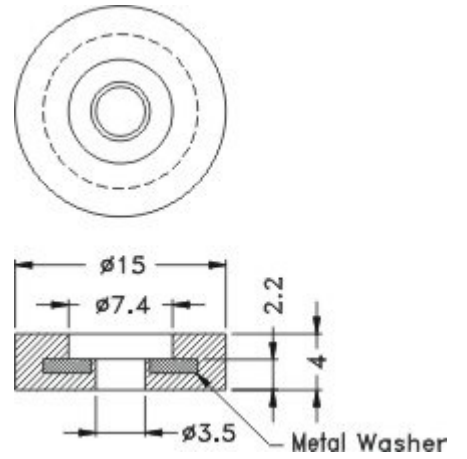

FOOT BUMPER

NF-012ST

MATERIAL:RUBBER
COLOR:BLACK
UNIT:mm