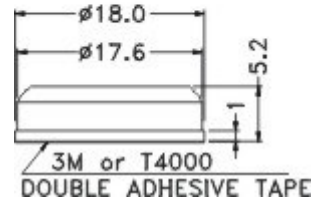

FOOT BUMPER

RF-003

MATERIAL:RUBBER
COLOR:BLACK/GRAY/COMPUTER
UNIT:mm
OTHER MATERIALS

PART NO	A	B	C
RF-003	10.0	9.5	4.2
RF-005	13.0	11.4	5.0
RF-007	19.0	17.0	7.2
RF-008	20.0	19.0	6.0
RF-009	10.5	10.2	3.0
RF-011	11.0	10.5	5.0
★RF-039	11.9	11.2	6.4
RF-012	13.0	12.2	4.5
RF-015	12.0	11.0	5.0
RF-019	12.0	9.5	4.0
RF-019A	12.7	10.0	3.8
RF-020	19.0	15.8	4.2
RF-030	10.0	9.5	8.0
RF-032	12.7	11.5	4.0
RF20-5	19.8	18.0	5.0
RF6-5	6.0	5.0	5.0
RF12-27	12.0	10.8	2.7
RF11-3.2A	11.3	10.7	3.2
RF11-5	11.0	9.6	5.0
RF24-8	24.0	20.0	8.5

FOOT BUMPER

RF18-5A

MATERIAL:RUBBER
COLOR:BLACK
UNIT:mm

PART NO.
RF18-5A

FOOT BUMPER

RF-004

MATERIAL:RUBBER
COLOR:COMPUTER

PART NO	A	B	C
RF-004	9.9	4.0	3.0
RF14-5A	14.0	5.0	3.6
RF27-7AC-1	27.8	7.4	3.3