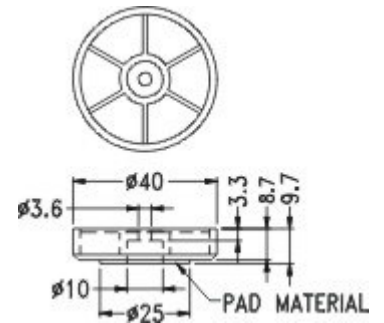

FOOT

FFK-2

HOUSING MATERIAL:ABS
COLOR:BLACK
UNIT:mm
FFK RNGE : Without any silver/gold plated