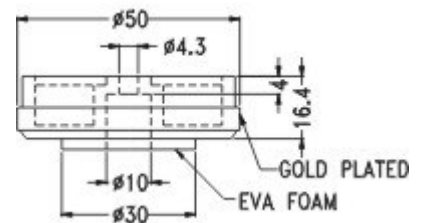

FFG-30(S)

HOUSING MATERIAL:ABS
 COLOR:BLACK
 UNIT:mm

PART NO.	PAD MATERIAL	FINISH
FFG-30(S)	EVA	SILVER PLATED

FOOT

FFG-3

HOUSING MATERIAL:ABS
 COLOR:BLACK
 UNIT:mm

PART NO.
FFG-3

FOOT