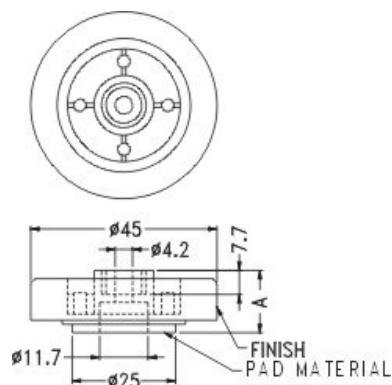

HOUSING MATERIAL:ABS
 MATERIAL:AL
 COLOR:BLACK
 UNIT:mm

PART NO.	A	PAD MATERIAL	FINISH
RA-45S-1	12.5	EVA	SILVER PLATED
RA-45-1(RU)	11.5	RUBBER	GOLD PLATED
RA45S-1(RU)	11.5		SILVER PLATED

FOOT

RA-45

HOUSING MATERIAL:ABS
 METAL MATERIAL:AL
 COLOR:BLACK
 UNIT:mm