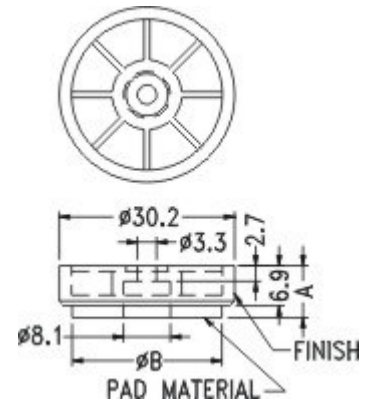

FOOT

GL-4

MATERIAL:PE
COLOR:BLACK
UNIT:mm

PARTNO	PACKAGE
GL-4	500