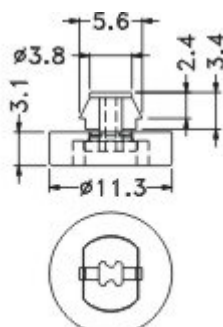

FOOT

FF-15

MATERIAL:TPE
PIN MATERIAL:NYLON 66 UL94V-2
COLOR:BLACK
UNIT:mm

HOLE IN CHASSIS:ø4.0
CHASSIS THICKNESS:0.8~1.0