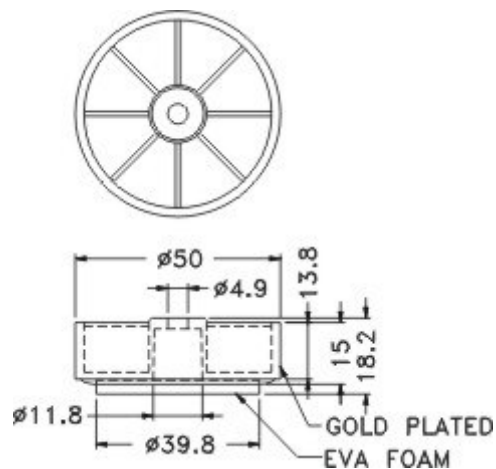

HOUSING MATERIAL:ABS
 COLOR:BLACK
 UNIT:mm

PART NO.	FINISH	PAD MATERIAL	A
RS-55	GOLDPLATED	EVA	10.7
RS-55(S)	SILVER PLATED	EVA	10.7
RS-55S(RU)	SILVER PLATED	RUBBER	9.7

FOOT

RS-50-2

HOUSING MATERIAL:ABS
 COLOR:BLACK
 UNIT:mm