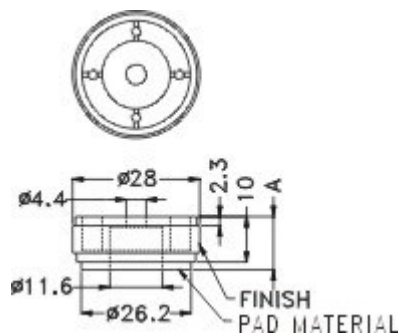

FOOT

RS-28

HOUSING MATERIAL:ABS

COLOR:BLACK

UNIT:mm