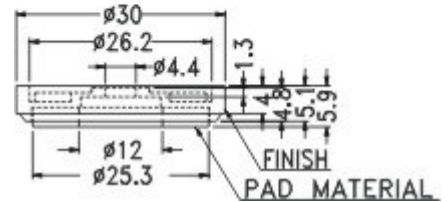

FOOT

FFG-30(S)

HOUSING MATERIAL:ABS
COLOR:BLACK
UNIT:mm