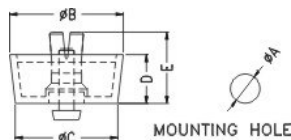

FOOT

FFS

MATERIAL:ABS
 COLOR:BLACK
 UNIT:mm

PART NO.	A	B	PACKAGE
FFS-1	10.0	8.5	500
FFS-2	15.0	13.5	

PART NO	A	B	C	D	E	CHASSIS THICKNESS	PACKAGE
* FF-1	8.0	20.8	19.8	6.4	11.8	1.0~2.5	500
FF-2	8.0	20.0	18.0	10.0	15.4	1.0~2.5	
FF-3	8.0	23.7	19.5	13.7	19.2	1.0~2.5	250
FF-4	8.0	25.0	23.5	6.5	12.5	1.0~2.5	500
* FF-5	8.0	30.0	27.7	12.8	18.8	1.0~2.5	200
* FF-6	10.0	28.5	26.5	8.2	14.0	1.0~3.5	250
FF-7	5.0	12.7	12.0	4.4	8.5	1.0~2.0	1000
FF-8	5.0	15.7	15.0	4.4	8.5	1.0~2.0	
FF-9	8.0	20.0	18.6	4.0	7.0	1.0~2.0	500
FF-10	8.0	23.8	22.0	5.0	10.0	1.0~2.5	
FF-11	10.0	31.5	28.5	7.8	13.6	1.0~3.5	250
FF-12	8.0	20.0	18.0	15.0	20.8	1.0~3.0	
FF-13	8.0	20.0	18.0	18.0	24.3	0.8~1.0	500
FF-14	8.0	19.5	18.7	5.0	10.5	0.8~2.0	
FF-16	10.0	29.4	26.5	15.0	23.0	1.0~3.5	100
FF-21	8.0	20.0	19.3	20.5	25.6	0.8~2.0	250
FF-22	8.0	19.2	17.2	7.9	12.1	0.8~1.2	500
FF-24	8.0	23.0	21.0	8.0	13.3	0.8~2.0	250
FF-25	8.0	24.0	20.0	10.5	15.8	0.8~2.0	
FF-26	8.0	22.0	21.0	3.5	10.5	1.0~3.0	500
FF-27	8.0	26.7	24.8	16.0	21.0	1.0~3.0	250
FF-28	8.0	20.0	18.0	10.5	14.0	0.8~2.0	
* FF-31	10.0	27.0	26.0	6.9	12.0	0.8~2.0	