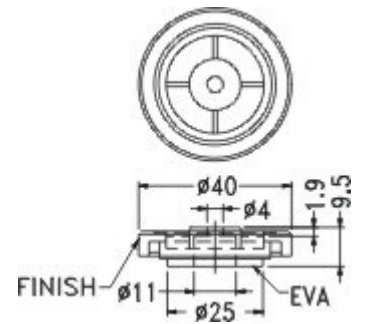

FOOT

RA-57

HOUSING MATERIAL:ABS
METAL MATERIAL:AL
COLOR:BLACK
UNIT:mm

PART NO.	A	PAD MATERIAL	FINISH
RA-57	17.0	EVA	GOLD PLATED
RA-57(RU)	17.1	RUBBER	GOLD PLATED
RA-57(S)	17.0	EVA	SILVER PLATED
RA-57S(RU)	17.1	RUBBER	SILVER PLATED

FOOT

RA-40A

HOUSING MATERIAL:ABS
METAL MATERIAL:AL
COLOR:BLACK
UNIT:mm

PART NO.	FINISH
RA-40A	GOLD PLATED
RA-40A(S)	SILVER PLATED

FOOT

RA-35

HOUSING MATERIAL:ABS
METAL MATERIAL:AL
COLOR:BLACK
UNIT:mm

PART NO.	A	PAD MATERIAL	FINISH
RA -35	11.5	EVA	GOLD PLATED
RA-35(S)	11.5		SILVER PLATED
RA-35(S)RU	10.5	RUBBER