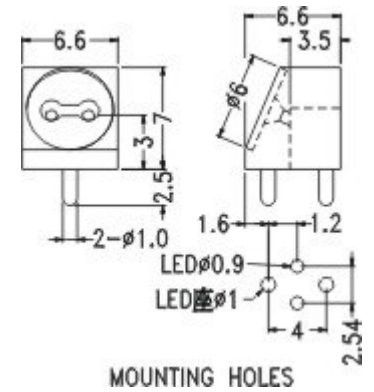

LED HOLDER

LEK-508

MATERIAL:NYLON 66(UL)
FLAME CLASS:94V-2
COLOR:BLACK
UNIT:mm

PARTNO	PACKAGE
LEK-508	1000