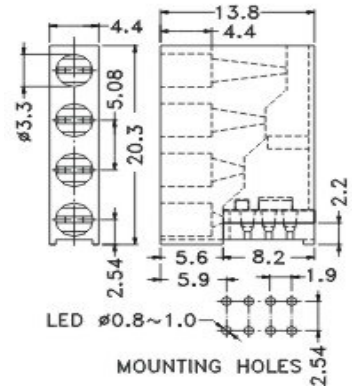

LED HOLDER

KLH-342

MATERIAL:NYLON 66(UL)
FLAME CLASS:94V-2
COLOR:BLACK
UNIT:mm

PARTNO	PACKAGE
KLH-342	1000

LED HOLDER

KLH-341

MATERIAL:NYLON 66(UL)
FLAME CLASS:94V-2
COLOR:BLACK
UNIT:mm

PARTNO	PACKAGE
KLH-341	1000

LED HOLDER

KLH-340

MATERIAL:NYLON 66(UL)
FLAME CLASS:94V-2
COLOR:BLACK
UNIT:mm

PARTNO	PACKAGE
KLH-340	1000