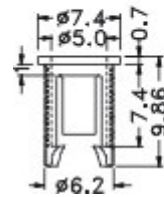

MOUNTING HOLE:Ø7.0
 CHASSIS THICKNESS:0.8~1.4

PARTNO	PACKAGE
LED5-9	1000

LEDHOLDER Ø5

LED5-8

MATERIAL:NYLON 66(UL)
 FLAME CLASS:94V-2
 COLOR:BLACK
 UNIT:mm

PARTNO	PACKAGE
LED5-8	2000

LEDHOLDER Ø5

LED5-2