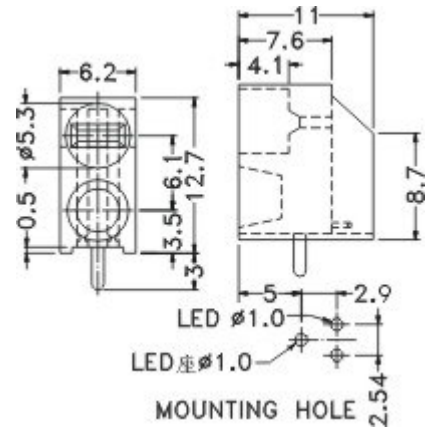

LED HOLDER

LEK-525

MATERIAL:NYLON 66(UL)
FLAME CLASS:94V-2
COLOR:BLACK
UNIT:mm

PARTNO	PACKAGE
LEK-525	1000

LED HOLDER

LEK-518

MATERIAL:NYLON 66(UL)
FLAME CLASS:94V-2
COLOR:BLACK
UNIT:mm

PARTNO	PACKAGE
LEK-518	1000

LED HOLDER

LEK-517

MATERIAL:NYLON 66(UL)
FLAME CLASS:94V-2
COLOR:BLACK
UNIT:mm

PARTNO	PACKAGE
LEK-517	1000