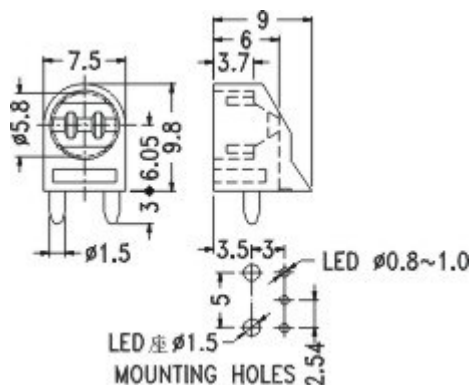

LED HOLDER

LEK-505

MATERIAL:NYLON 66(UL)
FLAME CLASS:94V-2
COLOR:BLACK/NATURAL
UNIT:mm

PARTNO	PACKAGE
LEK-505	1000