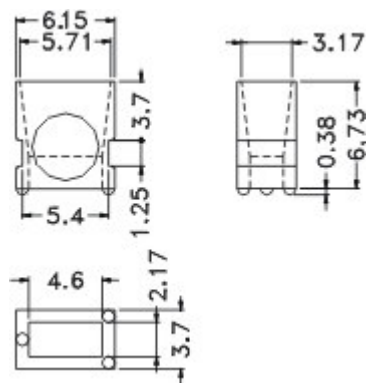

LED SPACER

ELED-1

MATERIAL:PC
COLOR:WHITE
UNIT:mm

PARTNO	PACKAGE
ELED-1	2000