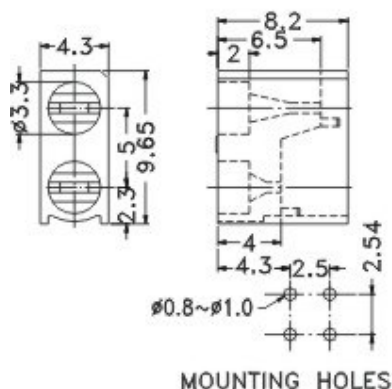

LED SPACER

LED-322

MATERIAL: NYLON 66(UL)
FLAME CLASS: 94V-2
COLOR: BLACK
UNIT: mm

PARTNO	PACKAGE
LED-322	1000