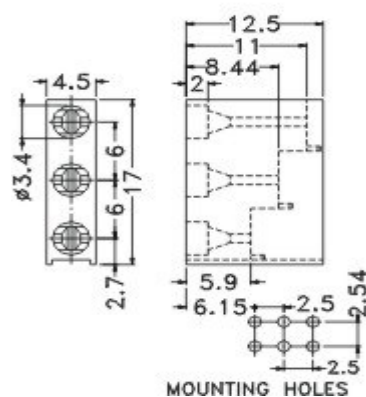

LED SPACER

LED-331

MATERIAL: NYLON 66(UL)
FLAME CLASS: 94V-2
COLOR: BLACK
UNIT: mm

PARTNO	PACKAGE
LED-331	1000