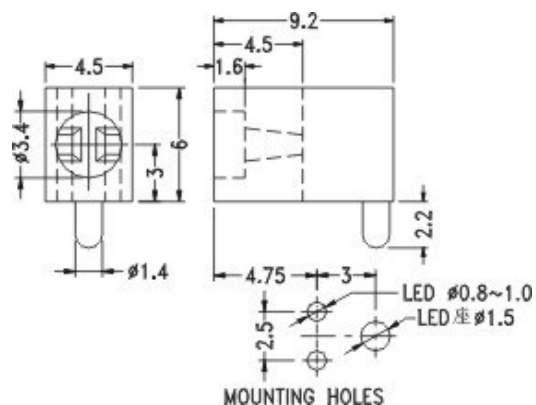

LED HOLDER

LEK-301

MATERIAL: NYLON 66(UL)
FLAME CLASS: 94V-2
COLOR: BLACK
UNIT: mm