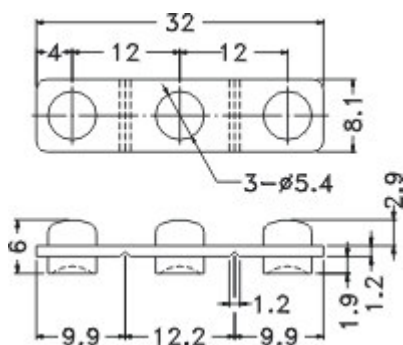

LIGHT PIPE

LEM-4

MATERIAL:PMMA
COLOR:NATURAL
UNIT:mm

PARTNO	PACKAGE
LEM-4	500