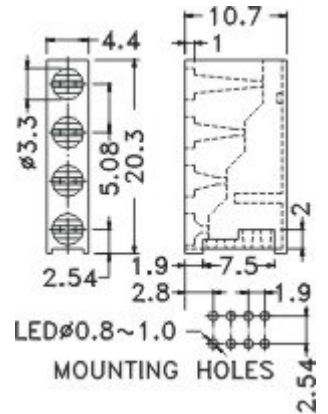

LED HOLDER

LH-340

MATERIAL:NYLON 66(UL)
FLAME CLASS:94V-2
COLOR:BLACK
UNIT:mm

PARTNO	PACKAGE
LH-340	1000

LED HOLDER

LEDR-1

MATERIAL:NYLON 66(UL)
FLAME CLASS:94V-2
COLOR:BLACK
UNIT:mm

PARTNO	PACKAGE
LEDR-1	1000

LED HOLDER

LEKH-6301

MATERIAL:NYLON 66(UL)
FLAME CLASS:94V-2
COLOR:NATURAL
UNIT:mm

PARTNO	PACKAGE
LEKH-6301	1000