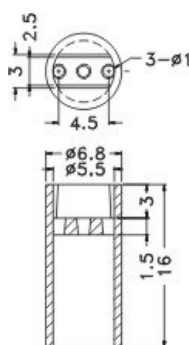

PARTNO	PACKAGE
LED-301A	2000

LED HOLDER

LED-301

MATERIAL:NYLON 66(UL)
 FLAME CLASS:94V-2
 COLOR:BLACK
 UNIT:mm

PARTNO	PACKAGE
LED-301	2000

LED SPACER

LEH3-16

MATERIAL: NYLON 66(UL)
 FLAME CLASS: 94V-2
 COLOR: NATURAL
 UNIT: mm