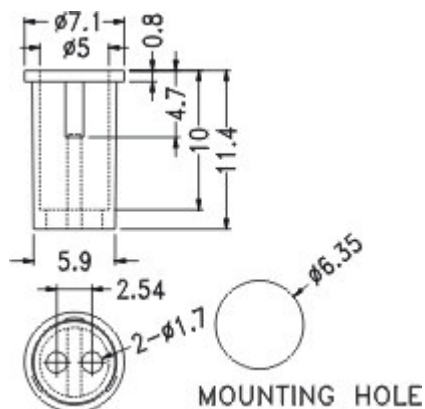

LED HOLDER

LED5-4

MATERIAL: NYLON 66(UL)
FLAME CLASS: 94V-2
COLOR: BLACK
UNIT: mm

PARTNO	PACKAGE
LED5-4	1000