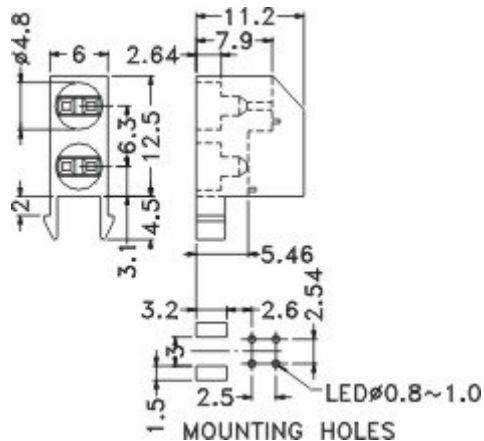

LED HOLDER

LEK-515

MATERIAL:NYLON 66(UL)
FLAME CLASS:94V-2
COLOR:BLACK
UNIT:mm

PARTNO	PACKAGE
LEK-515	1000