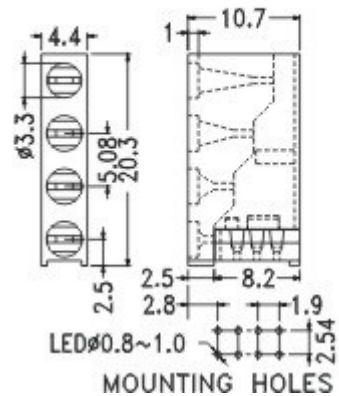

PARTNO	PACKAGE
KLH-340	1000