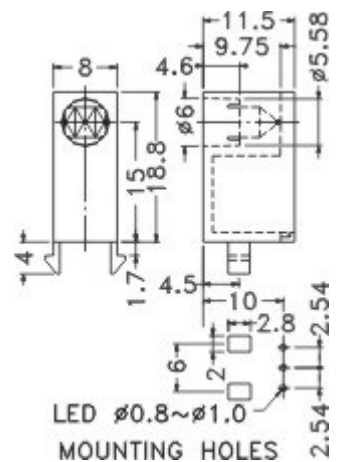

PARTNO	PACKAGE
LEK-517	1000