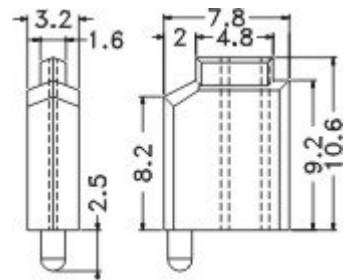

LED HOLDER

LH-340

MATERIAL:NYLON 66(UL)
FLAME CLASS:94V-2
COLOR:BLACK
UNIT:mm

PARTNO	PACKAGE
LH-340	1000

LED HOLDER

LEDR-1

MATERIAL:NYLON 66(UL)
FLAME CLASS:94V-2
COLOR:BLACK
UNIT:mm

PARTNO	PACKAGE
LEDR-1	1000

LED HOLDER

LEKH-6301

MATERIAL:NYLON 66(UL)
FLAME CLASS:94V-2
COLOR:NATURAL
UNIT:mm

PARTNO	PACKAGE
LEKH-6301	1000