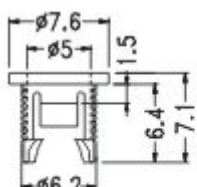

MATERIAL:NYLON 66(UL)
 FLAME CLASS:94V-2
 COLOR:BLACK
 UNIT:mm

FOR LED5-2A

FOR LED5-2B

MOUNTING HOLE:Ø6.4

PARTNO	PACKAGE
LED5-2	2000

PART NO	PACKAGE
LED5-1	2000

PART NO	PACKAGE
LED5-1S	2000

MOUNTING HOLE: $\phi 6.4$