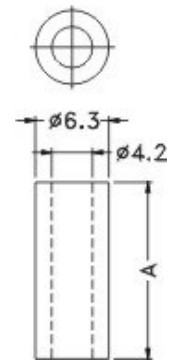

SPACER M4 ROUND

4

MATERIAL:NYLON 66
FLAME CLASS:94V-2
COLOR:NATURAL
UNIT:mm

PARTNO	A	PACKAGE		
4-2	2.0	2000	4-14	14.0
4-3	3.0		4-15	15.0
4-4	4.0		4-16	16.0
4-5	5.0		4-17	17.0
4-6	6.0		4-18	18.0
4-7	7.0		4-19	19.0
4-7.5	7.5		4-20	20.0
4-8	8.0		4-21	21.0
4-9	9.0		4-22	22.0
4-10	10.0		4-23	23.0
4-11	11.0		4-24	24.0
4-12	12.0		4-25	25.0
4-13	13.0	4-26	26.0	
		4-27	27.0	
		4-28	28.0	
		4-28.7	28.7	
		4-29	29.0	
		4-30	30.0