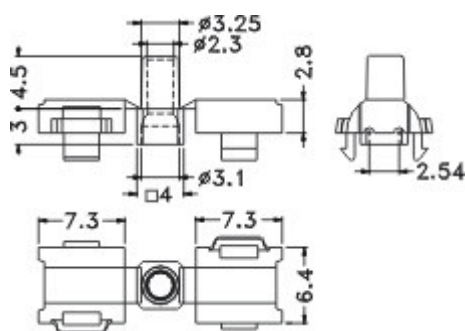

LED SPACER

PMR-1

MATERIAL: NYLON 66(UL)
FLAME CLASS: 94V-2
COLOR: BLACK
UNIT: mm

PARTNO	PACKAGE
PMR-1	2000