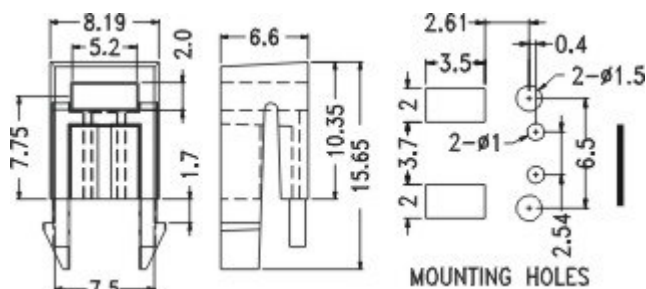

LED HOLDER

LEK-520

MATERIAL:NYLON 66(UL)
FLAME CLASS:94V-2
COLOR:BLACK/NATURAL
UNIT:mm

PARTNO	PACKAGE
LEK-520	1000