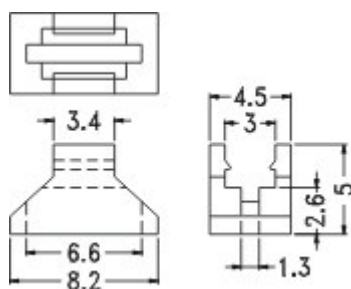

LED SPACER

LEC-1

MATERIAL: NYLON 66(UL)
FLAME CLASS: 94V-2
COLOR: NATURAL
UNIT: mm

PARTNO	PACKAGE
LEC-1	2000