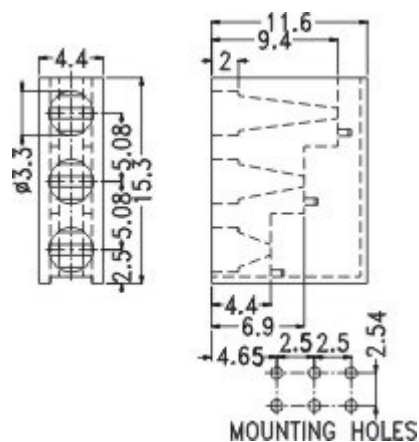

LED SPACER

LED-331

MATERIAL: NYLON 66(UL)
 FLAME CLASS: 94V-2
 COLOR: BLACK
 UNIT: mm

PARTNO	PACKAGE
LED-331	1000

LED SPACER

LED-330

MATERIAL: NYLON 66(UL)
 FLAME CLASS: 94V-2
 COLOR: BLACK
 UNIT: mm

PARTNO	PACKAGE
LED-330	1000