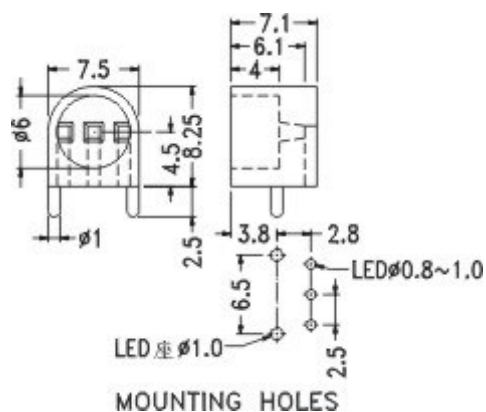

LED HOLDER

LEK-503

MATERIAL:NYLON 66(UL)
FLAME CLASS:94V-2
COLOR:BLACK
UNIT:mm

PARTNO	PACKAGE
LEK-503	1000