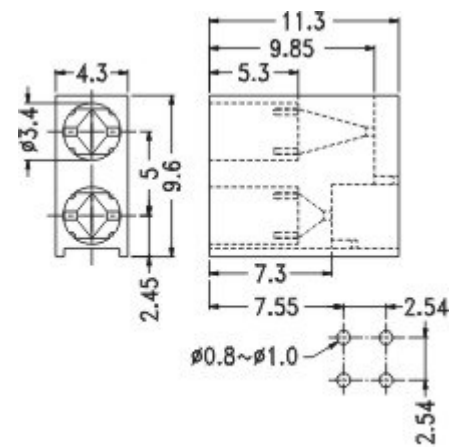

MOUNTING HOLES

PARTNO	PACKAGE
LED-323	1000