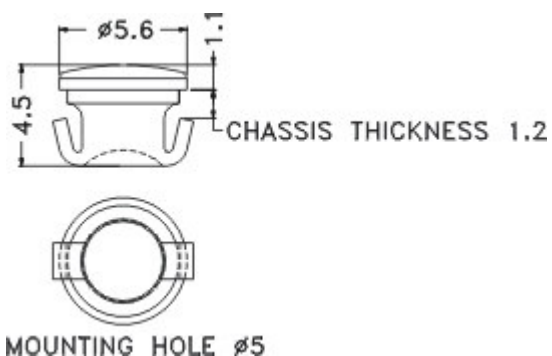

LIGHT PIPE

LPG

MATERIAL:PMMA
 COLOR:NATURAL
 UNIT:mm

PART NO.	A	B	PACKAGE
LPG-1	41.5	1.3	250
LPG-2	76.5	1.2	100

LED LIGHT PIPE

LEM-7

MATERIAL:PC
 FLAME CLASS:94V-2
 COLOR:NATURAL
 UNIT:mm

PARTNO	PACKAGE
LEM-7	1000