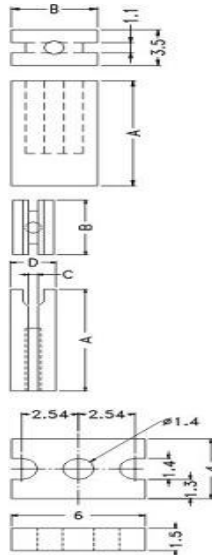

PARTNO	A	B	PACKAGE
LED3X3	3.0	5.7	2000
LED3X4	4.0	5.7	
LED3X5	5.0	5.7	
LED3X6	6.0	5.7	
LED3X7	7.0	5.7	
LED3X8	8.0	5.7	
LED3X9	9.0	5.7	1000
LED3X10	10.0	5.7	
LED3X11	11.0	6.0	
LED3X12	12.0	5.7	
LED3X13	13.0	5.7	
LED3X14	14.0	5.7	
LED3X15	15.0	7.0	
LED3X16	16.0	5.7	
LED3X17	17.0	5.7	
LED3X18.0	18.0	5.7	
LED3X18.5	18.5	5.7	
LED3X19	19.0	5.7	

PARTNO	A	B	C	D	PACKAGE
LED3X13-1	13.0	7.0	0.8	3.5	1000
LED3X16-1	16.0	6.0	0.9	3.9	

PART NO.	PACKAGE
LED3X1.5R	2000