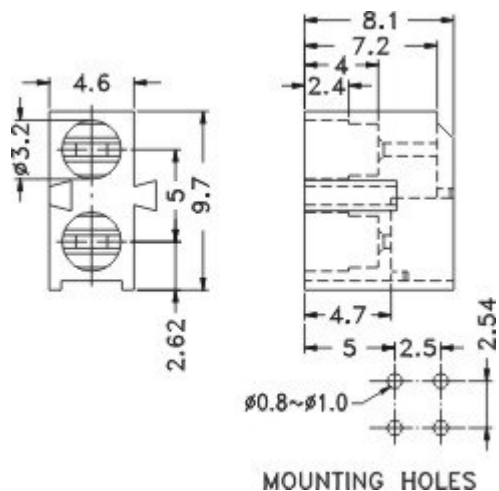

LED SPACER

LED-6302

MATERIAL: NYLON 66(UL)
FLAME CLASS: 94V-2
COLOR: BLACK
UNIT: mm

PARTNO	PACKAGE
LED-6302	2000