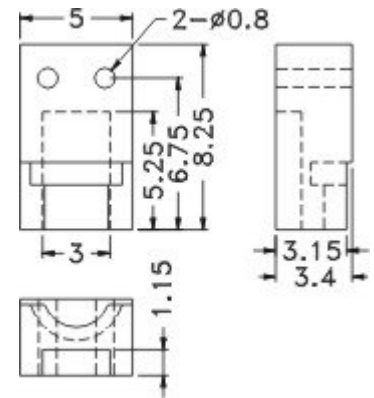

LED SPACER

LED-325

MATERIAL:NYLON 66(UL)
FLAME CLASS:94V-2
COLOR:BLACK
UNIT:mm

PARTNO	PACKAGE
LED-325	1000

LED SPACER

LED-324

MATERIAL:NYLON 66(UL)
FLAME CLASS:94V-2
COLOR:BLACK
UNIT:mm

PARTNO	PACKAGE
LED-324	1000

LED SPACER

LED-323

MATERIAL:NYLON 66(UL)
FLAME CLASS:94V-2
COLOR:BLACK
UNIT:mm

MOUNTING HOLES

PARTNO	PACKAGE
LED-323	1000