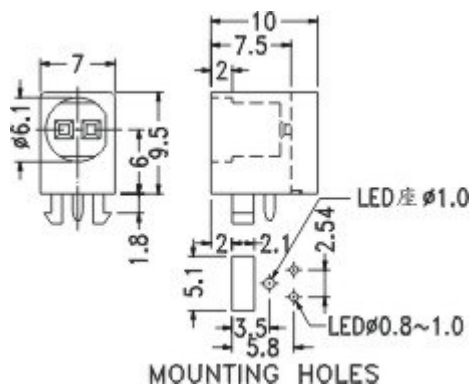

LED HOLDER

LEK-506

MATERIAL:NYLON 66(UL)
FLAME CLASS:94V-2
COLOR:BLACK
UNIT:mm

PARTNO	PACKAGE
LEK-506	1000