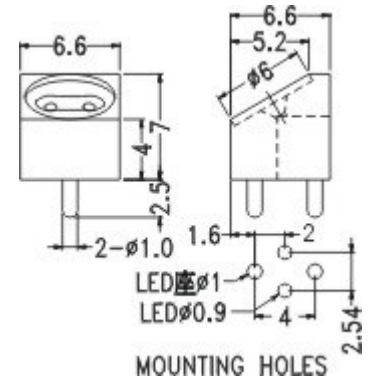

LED HOLDER

LEK-509

MATERIAL:NYLON 66(UL)
FLAME CLASS:94V-2
COLOR:BLACK/NATURAL
UNIT:mm

PARTNO	PACKAGE
LEK-509	1000