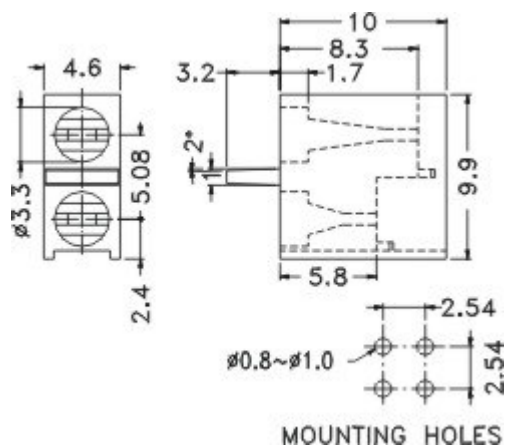

LED SPACER

LED-317

MATERIAL: NYLON 66(UL)
FLAME CLASS: 94V-2
COLOR: BLACK
UNIT: mm

PARTNO	PACKAGE
LED-317	1000