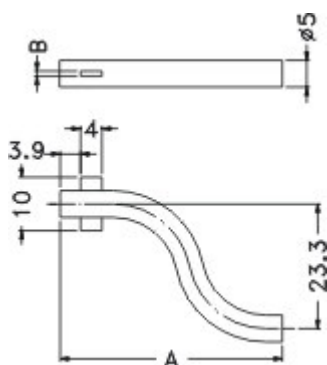

LIGHT PIPE

LPG

MATERIAL:PMMA
COLOR:NATURAL
UNIT:mm

PART NO.	A	B	PACKAGE
LPG-1	41.5	1.3	250
LPG-2	76.5	1.2	100