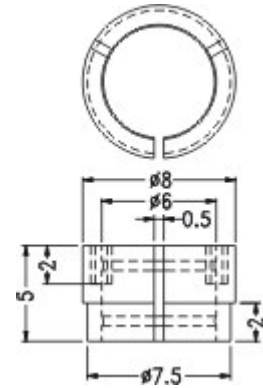

LED HOLDER

LED3-1B

MATERIAL:NYLON 66(UL)
FLAME CLASS:94V-2
COLOR:BLACK
UNIT:mm

PARTNO	PACKAGE
LED3-1B	2000