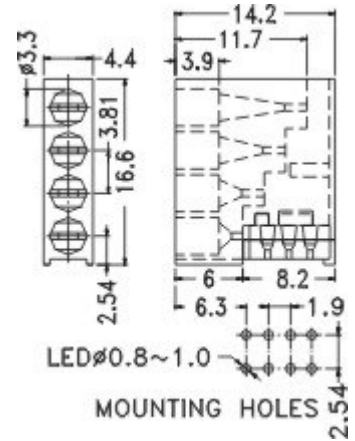

LED HOLDER

KLH-342

MATERIAL:NYLON 66(UL)
FLAME CLASS:94V-2
COLOR:BLACK
UNIT:mm

PARTNO	PACKAGE
KLH-342	1000

LED HOLDER

KLH-341

MATERIAL:NYLON 66(UL)
FLAME CLASS:94V-2
COLOR:BLACK
UNIT:mm

PARTNO	PACKAGE
KLH-341	1000

LED HOLDER

KLH-340

MATERIAL:NYLON 66(UL)
FLAME CLASS:94V-2
COLOR:BLACK
UNIT:mm

PARTNO	PACKAGE
KLH-340	1000