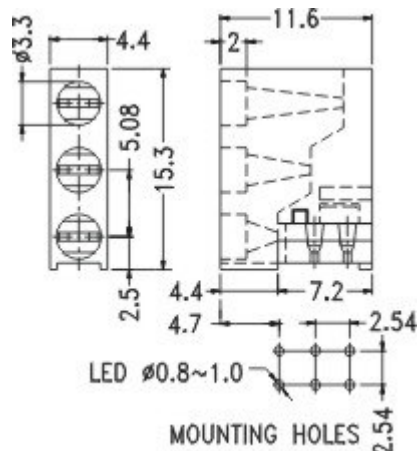

LED HOLDER

KLH-330

MATERIAL:NYLON 66(UL)
FLAME CLASS:94V-2
COLOR:BLACK
UNIT:mm

PARTNO	PACKAGE
KLH-330	1000