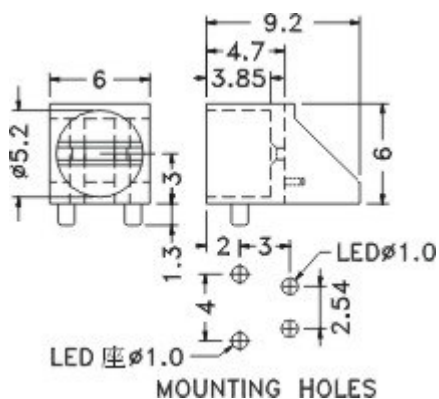

LED HOLDER

LEK-516

MATERIAL:NYLON 66(UL)
FLAME CLASS:94V-2
COLOR:BLACK
UNIT:mm

PARTNO	PACKAGE
LEK-516	2000