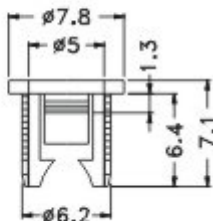

MATERIAL:NYLON 66(UL)
 FLAME CLASS:94V-2
 COLOR:BLACK
 UNIT:mm

FOR LED5-2A

FOR LED5-2B

MOUNTING HOLE:Ø6.4

PARTNO	PACKAGE
LED5-2	2000

PART NO	PACKAGE
LED5-1	2000

PART NO	PACKAGE
LED5-1S	2000

MOUNTING HOLE: $\phi 6.4$