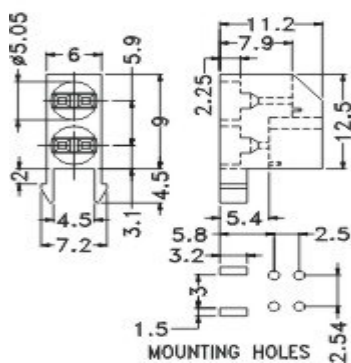

LED HOLDER

LEK-512

MATERIAL:NYLON 66(UL)
FLAME CLASS:94V-2
COLOR:BLACK
UNIT:mm

PARTNO	PACKAGE
LEK-512	1000