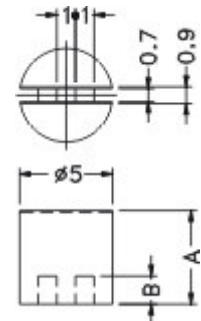

PARTNO	A	B	PACKAGE
LEDM-4	4.0	1.0	2000
LEDM-5	5.0	1.5