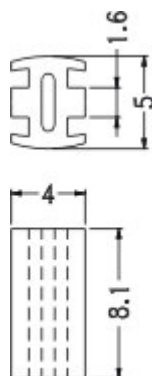

LED SPACER

LED-208

MATERIAL: NYLON 66(UL)
FLAME CLASS: 94V-2
COLOR: NATURAL
UNIT: mm

PARTNO	PACKAGE
LED-208	2000