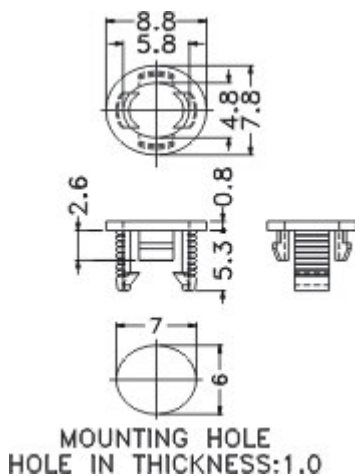

LED HOLDER

LED5-6

MATERIAL: NYLON 66(UL)
FLAME CLASS: 94V-2
COLOR: BLACK
UNIT: mm

PARTNO	PACKAGE
LED5-6	2000