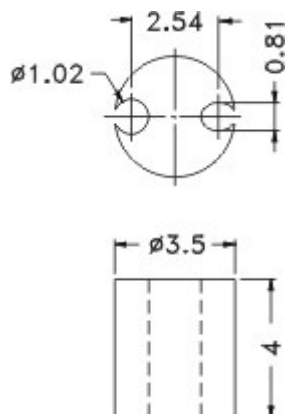

LED SPACER

LEDG-4

MATERIAL: NYLON 66(UL)
FLAME CLASS: 94V-2
COLOR: BLACK
UNIT: mm

PART NO	PACKAGE
LEDG-4	2000