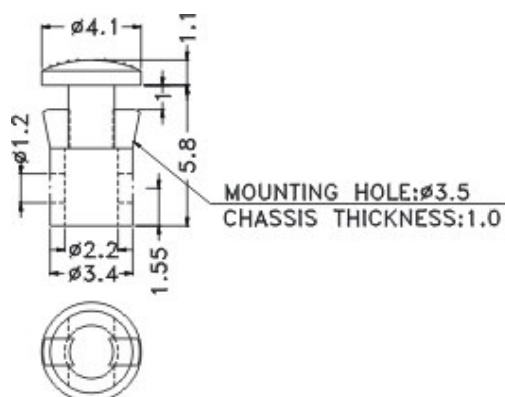

PART NO.	PACKAGE
LEH3-16	2000

LED SPACER

PMR-1

MATERIAL: NYLON 66(UL)
 FLAME CLASS: 94V-2
 COLOR: BLACK
 UNIT: mm

PARTNO	PACKAGE
PMR-1	2000

LED SPACER

LEU-1

MATERIAL: PC(UL)
 FLAME CLASS: 94V-2
 COLOR: CLEAR
 UNIT: mm