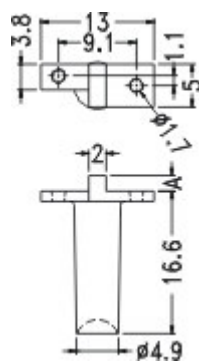

LIGHT PIPE

LEM 3

MATERIAL:PC (UL)
FLAME CLASS:94V-2
COLOR:NATURAL
UNIT:mm

PART NO.	A	PACKAGE
LEM-3	1.8	1000
LEM-3L	2.2