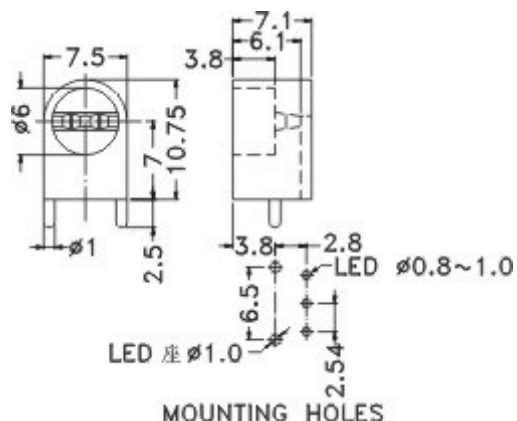

LED HOLDER

LEK503-7

MATERIAL:NYLON 66(UL)
FLAME CLASS:94V-2
COLOR:BLACK
UNIT:mm

PARTNO	PACKAGE
LEK503-7	1000