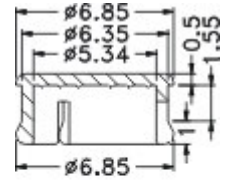

LED MOUNTER

LC5-3

MATERIAL:PC(UL)
FLAME CLASS:94V-2
COLOR:NATURAL
UNIT:mm

PARTNO	PACKAGE
LC5-3	1000

LED MOUNTER

LC5-2

MATERIAL:PC(UL)
FLAME CLASS:94V-2
COLOR:CLEAR
UNIT:mm

PARTNO	PACKAGE
LC5-2	1000

LED MOUNTER

LC5-1

MATERIAL:PC(UL)
FLAME CLASS:94V-2
COLOR:CLEAR
UNIT:mm

PARTNO	PACKAGE
LC5-1	1000