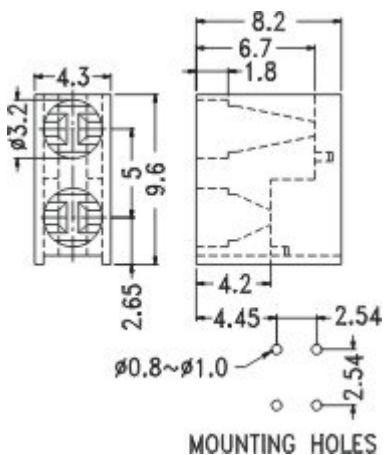

PARTNO	PACKAGE
LED-310	1000

LED SPACER

LED-308

MATERIAL: NYLON 66(UL)
 FLAME CLASS: 94V-2
 COLOR: BLACK
 UNIT: mm

PARTNO	PACKAGE
LED-308	1000

LED SPACER

LED-307(A)

MATERIAL: NYLON 66(UL)
 FLAME CLASS: 94V-2
 COLOR: BLACK
 UNIT: mm