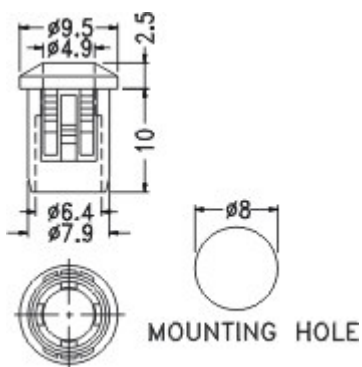

PARTNO	PACKAGE
LED5-10	1000

LED HOLDER

LED5-4

MATERIAL: NYLON 66(UL)
 FLAME CLASS: 94V-2
 COLOR: BLACK
 UNIT: mm

PARTNO	PACKAGE
LED5-4	1000

LED HOLDER

LED5-3

MATERIAL: NYLON 66(UL)
 FLAME CLASS: 94V-2
 COLOR: BLACK
 UNIT: mm