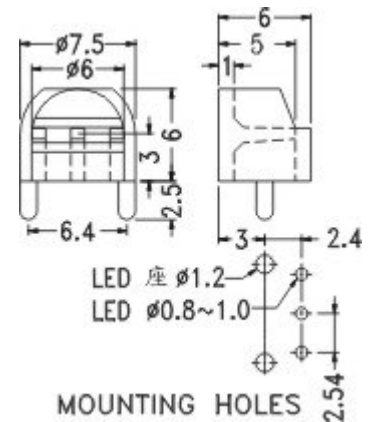

LED HOLDER

LEK-513

MATERIAL:NYLON 66(UL)
FLAME CLASS:94V-2
COLOR:NATURAL
UNIT:mm

PARTNO	PACKAGE
LEK-513	2000

LED HOLDER

LEK-509

MATERIAL:NYLON 66(UL)
FLAME CLASS:94V-2
COLOR:BLACK/NATURAL
UNIT:mm

PARTNO	PACKAGE
LEK-509	1000

LED HOLDER

LEK-508

MATERIAL:NYLON 66(UL)
FLAME CLASS:94V-2
COLOR:BLACK
UNIT:mm

PARTNO	PACKAGE
LEK-508	1000