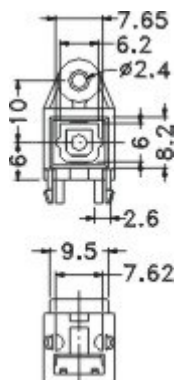

LED HOLDER

PLT130T

MATERIAL:NYLON 66 + 15%GF
FLAME CLASS:94 HB
COLOR:BLACK
UNIT:mm

PARTNO	PACKAGE
PLT130T	1000