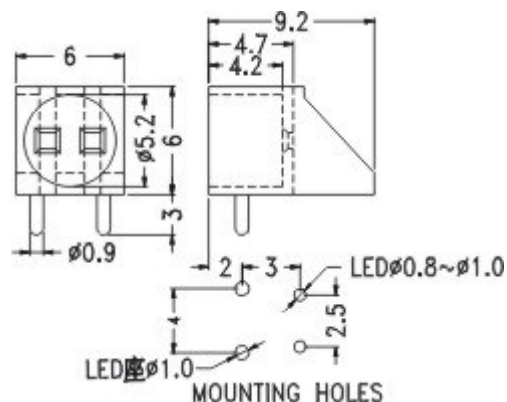

LED HOLDER

LEK-502

MATERIAL:NYLON 66(UL)
FLAME CLASS:94V-2
COLOR:BLACK
UNIT:mm

PARTNO	PACKAGE
LEK-502	1000