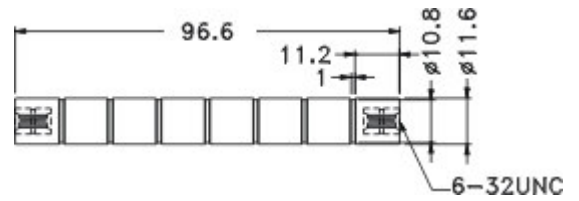

HANDLE

HANI-96

MATERIAL:PC/ABS
FLAME CLASS:94V-0
COLOR:BLACK
UNIT:mm