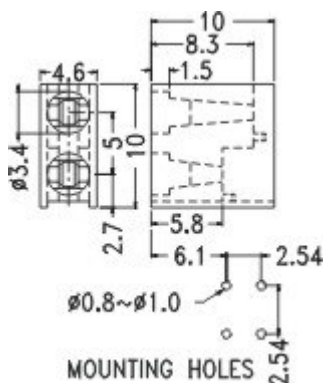

LED SPACER

LED-308

MATERIAL: NYLON 66(UL)
FLAME CLASS: 94V-2
COLOR: BLACK
UNIT: mm

PARTNO	PACKAGE
LED-308	1000