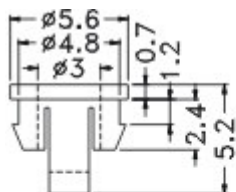

MOUNTING HOLE: $\phi 4.5$

PARTNO	PACKAGE
LED3-3	2000

LEDHOLDER $\phi 3$

LED3-5

MATERIAL: NYLON 66(UL)
 FLAME CLASS: 94V-2
 COLOR: BLACK
 UNIT: mm

MOUNTING HOLE: $\phi 5.0$
 CHASSIS THICKNESS: 1.0~1.1

PARTNO	PACKAGE
LED3-5	2000