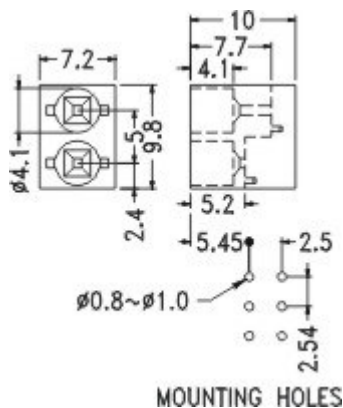

PARTNO	PACKAGE
LED-306(B)	1000

LED SPACER

LED-306(A)

MATERIAL:NYLON 66(UL)
 FLAME CLASS:94V-2
 COLOR:BLACK
 UNIT:mm

PARTNO	PACKAGE
LED-306(A)	1000

LED SPACER

LED-310

MATERIAL: NYLON 66(UL)
 FLAME CLASS: 94V-2/94V-0
 COLOR: BLACK
 UNIT: mm