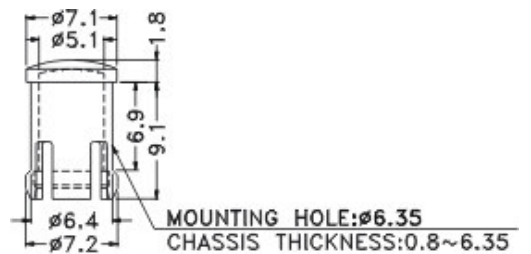

LED MOUNTER

LC5-1

MATERIAL:PC(UL)
FLAME CLASS:94V-2
COLOR:CLEAR
UNIT:mm

PARTNO	PACKAGE
LC5-1	1000