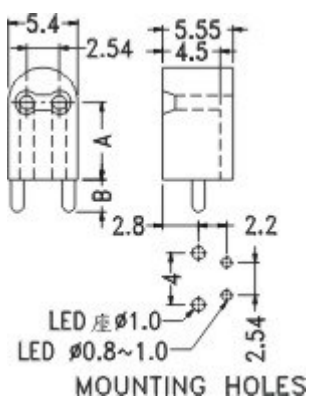

LED HOLDER

LEKH

MATERIAL:NYLON 66(UL)
FLAME CLASS:94V-2
COLOR:BLACK/NATURAL
UNIT:mm

PARTNO	A	B	PACKAGE
LEKH-3	3.0	2.9	1000
LEKH-4.5	4.5	2.5	
LEKH-6	6.0	2.5	
LEKH-7	7.0	2.5	
LEKH-9	9.0	2.5	
LEKH-10	10.0	2.9