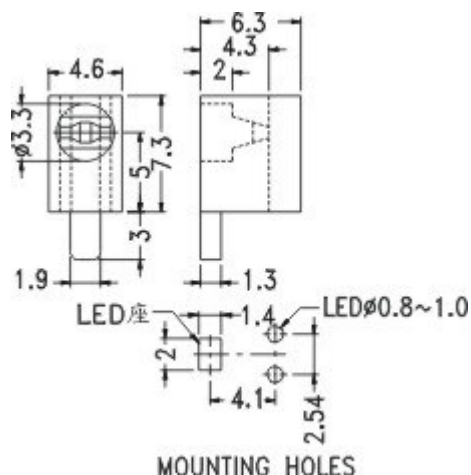

LED HOLDER

LEDM

MATERIAL:NYLON 66(UL)
 FLAME CLASS:94V-2
 COLOR:NATURAL
 UNIT:mm

PARTNO	A	B	PACKAGE
LEDM-4	4.0	1.0	2000
LEDM-5	5.0	1.5	

LED HOLDER

LEK-302

MATERIAL: NYLON 66(UL)
 FLAME CLASS: 94V-2
 COLOR: BLACK
 UNIT: mm