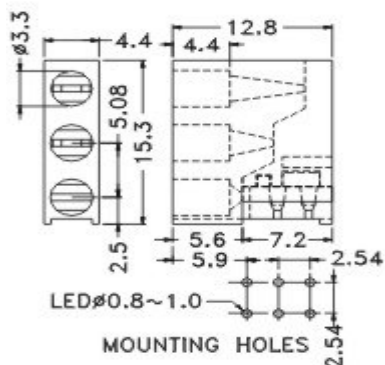

LED HOLDER

KLH-331

MATERIAL:NYLON 66(UL)
FLAME CLASS:94V-2
COLOR:BLACK
UNIT:mm

PARTNO	PACKAGE
KLH-331	1000