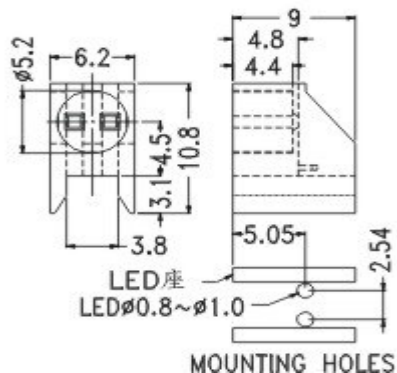

LED HOLDER

LEK-507

MATERIAL:NYLON 66(UL)
FLAME CLASS:94V-2
COLOR:BLACK
UNIT:mm

PARTNO	PACKAGE
LEK-507	1000