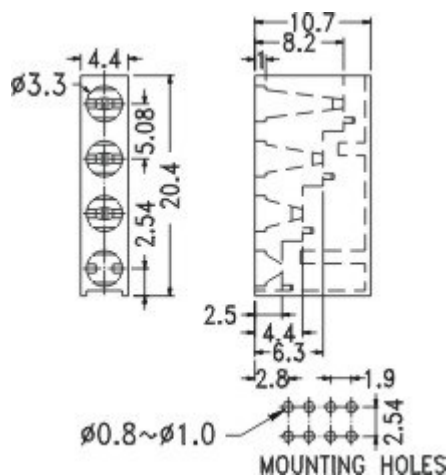

LED SPACER

LED-340

MATERIAL: NYLON 66(UL)
FLAME CLASS: 94V-2
COLOR: BLACK
UNIT: mm

PARTNO	PACKAGE
LED-340	1000