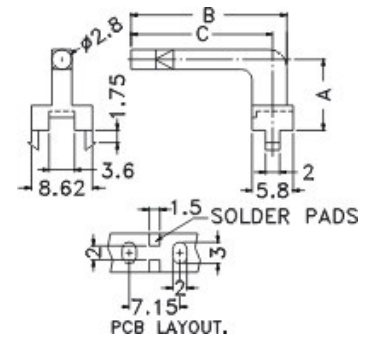

PART NO.	A	B	C	PACKAGE
LPE1-5-16	5.0	16.0	14.0	500
LPE1-5-19	5.0	19.0	17.0	
LPE1-5-22	5.0	22.0	20.0	
LPE1-10-16	10.0	16.0	14.0	
LPE1-10-19	10.0	19.0	17.0	
LPE1-10-22	10.0	22.0	20.0	
LPE1-15-16	15.0	16.0	14.0	
LPE1-15-19	15.0	19.0	17.0	
LPE1-15-22	15.0	22.0	20.0