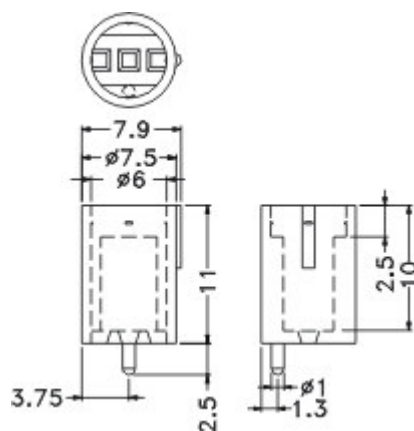

LED SPACER

LECC-8.5

MATERIAL: NYLON 66(UL)
FLAME CLASS: 94V-2
COLOR: NATURAL
UNIT: mm

PARTNO	PACKAGE
LECC-8.5	1000