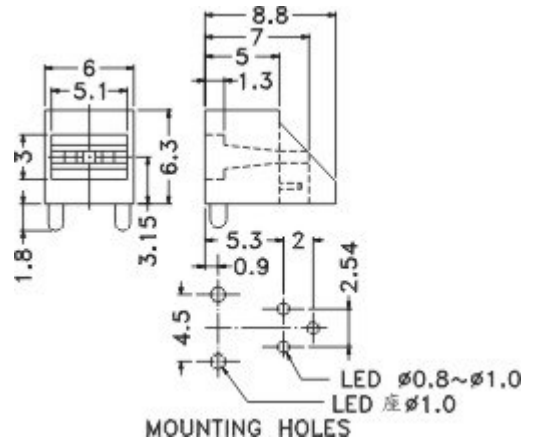

LED HOLDER

LEK-518

MATERIAL:NYLON 66(UL)
FLAME CLASS:94V-2
COLOR:BLACK
UNIT:mm