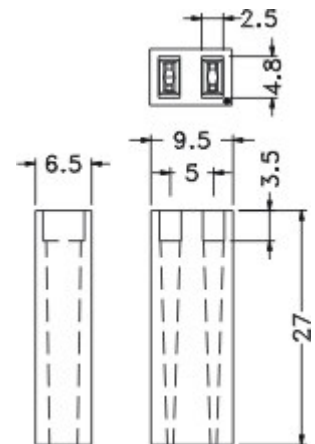

LED HOLDER

COC8-5

MATERIAL:NYLON 66(UL)
FLAME CLASS:94V-2
COLOR:NATURAL
UNIT:mm

PARTNO	PACKAGE
COC8-5	2000

LED HOLDER

LED3-1B

MATERIAL:NYLON 66(UL)
FLAME CLASS:94V-2
COLOR:BLACK
UNIT:mm

PARTNO	PACKAGE
LED3-1B	2000

LED SPACER

ELH2-27

MATERIAL:NYLON 66(UL)
FLAME CLASS:94V-2
COLOR:BLACK
UNIT:mm

PARTNO	PACKAGE
ELH2-27	500