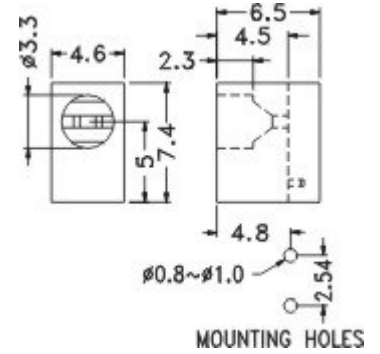

LED HOLDER

LED-301(B)

MATERIAL:NYLON 66(UL)
FLAME CLASS:94V-2
COLOR:BLACK
UNIT:mm

PARTNO	PACKAGE
LED-301(B)	1000

LED HOLDER

LED-301A

MATERIAL:NYLON 66(UL)
FLAME CLASS:94V-2
COLOR:BLACK
UNIT:mm

PARTNO	PACKAGE
LED-301A	2000

LED HOLDER

LED-301

MATERIAL:NYLON 66(UL)
FLAME CLASS:94V-2
COLOR:BLACK
UNIT:mm

PARTNO	PACKAGE
LED-301	2000