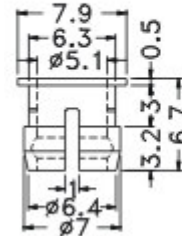

LEDHOLDER Ø5

LED5-2

MATERIAL:NYLON 66(UL)
FLAME CLASS:94V-2
COLOR:BLACK
UNIT:mm

FOR LED5-2A

FOR LED5-2B

MOUNTING HOLE:Ø6.4

PARTNO	PACKAGE
LED5-2	2000