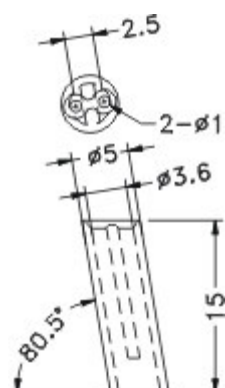

LED SPACER

LEDA-15

MATERIAL: NYLON 66(UL)
FLAME CLASS: 94V-2
COLOR: NATURAL
UNIT: mm

PARTNO	PACKAGE
LEDA-15	1000