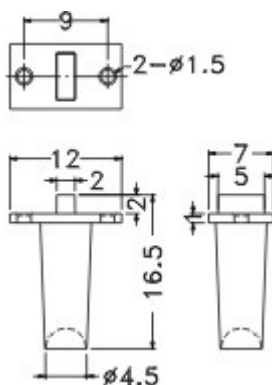

LIGHT PIPE

LEM-12

MATERIAL:PC (UL)
FLAME CLASS:94V-2
COLOR:NATURAL
UNIT:mm

PARTNO	PACKAGE
LEM-12	1000