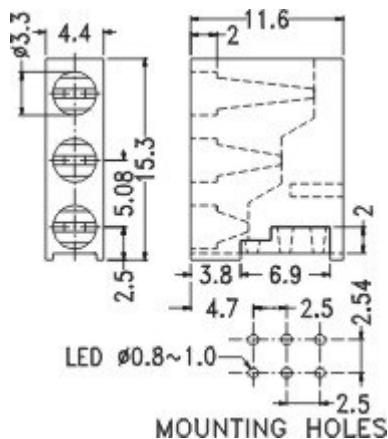

LED HOLDER

LH-330

MATERIAL:NYLON 66(UL)
FLAME CLASS:94V-2
COLOR:BLACK
UNIT:mm

PARTNO	PACKAGE
LH-330	1000