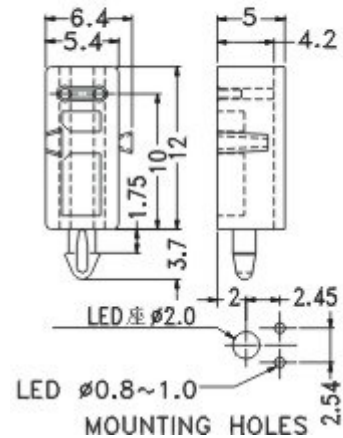

PARTNO	PACKAGE
LEKH-6301	1000